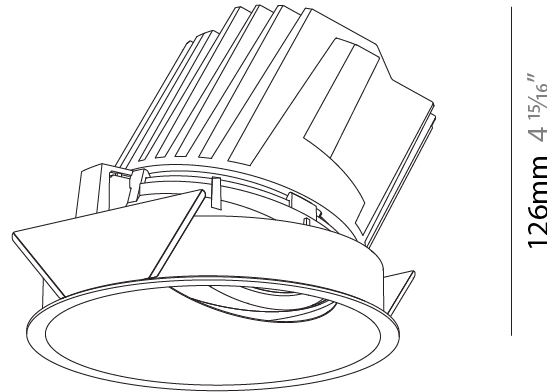

OPTICAL

Reflector°: 10
 Adjustability: Fixed

RATINGS AND CERTIFICATIONS

Certified By: Certified for North American Standards
 IP rating: IP20

PROJECT
TYPE
SPECIFIER
QUANTITY
DATE

Ø 125mm 4 15/16"
 Ø 139mm 5 1/2"