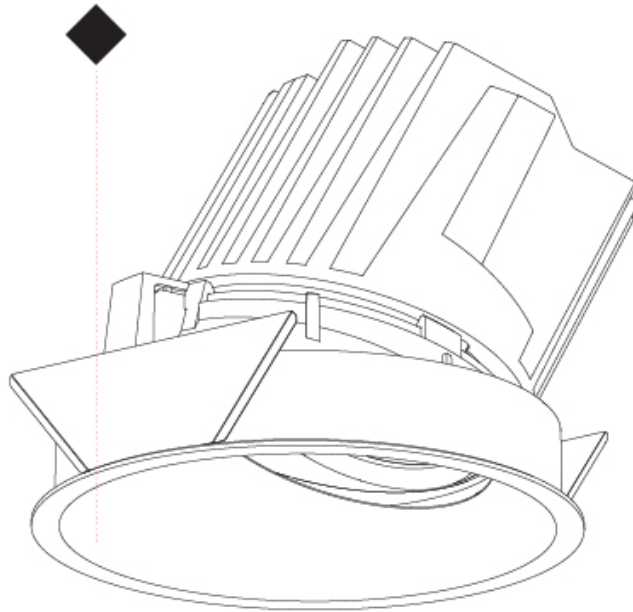

130mm 5 1/8" 140mm 5 1/2" 10 | 15mm 3/8" 5/16" 30° ↑

BIONIQ ROUND WALLWASH RECESSED

A35344-

PROJECT

TYPE

SPECIFIER

QUANTITY

DATE